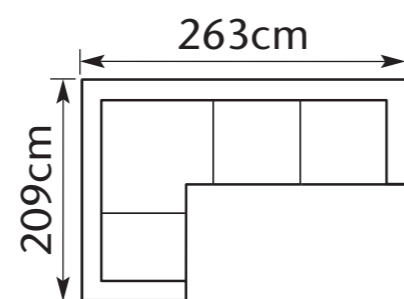

B With 2 manual recliners Price: £2699
I With 2 power recliners Price: £2999

Corner group as displayed on web.

C With 2 manual recliners Price: £2799
J With 2 power recliners Price: £3099

D Price: £2599

E Price: £2599