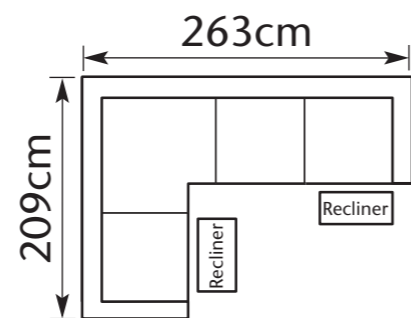

B With 2 manual recliners Price: £2699
I With 2 power recliners Price: £2999

Corner group as displayed on web.

C With 2 manual recliners Price: £2799
J With 2 power recliners Price: £3099

D Price: £2599

E Price: £2599