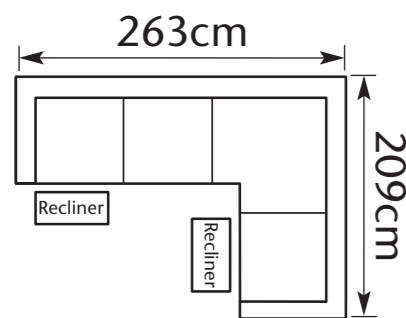

B With 2 manual recliners Price: £2699
I With 2 power recliners Price: £2999

Corner group as displayed on web.

C With 2 manual recliners Price: £2799
J With 2 power recliners Price: £3099

D Price: £2599

E Price: £2599