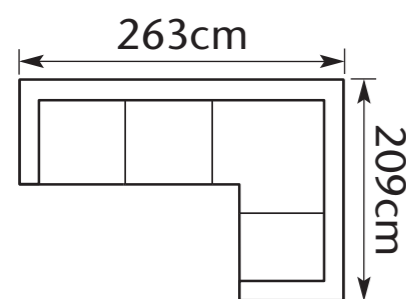

B With 2 manual recliners Price: £2699
I With 2 power recliners Price: £2999

Corner group as displayed on web.

C With 2 manual recliners Price: £2799
J With 2 power recliners Price: £3099

D Price: £2599

E Price: £2599