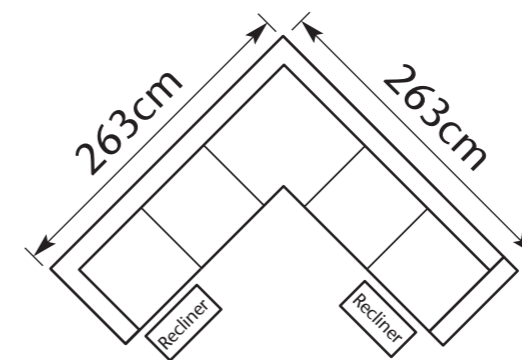

B With 2 manual recliners Price: £2699
I With 2 power recliners Price: £2999

Corner group as displayed on web.

C With 2 manual recliners Price: £2799
J With 2 power recliners Price: £3099

D Price: £2599

E Price: £2599