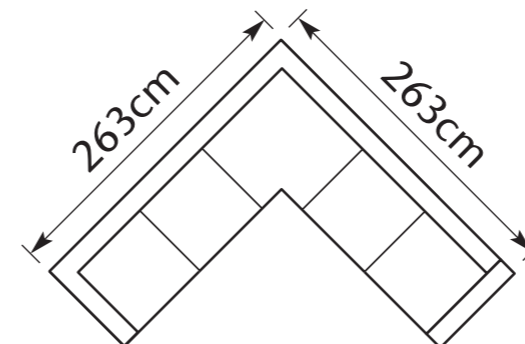

F Price: £2699