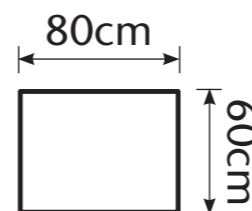

Price: £885

No arm single unit

Price: £610

Left-hand facing arm 1 seat unit

Price: £1085

Right-hand facing arm 1 seat unit

Price: £1085

Large footstool