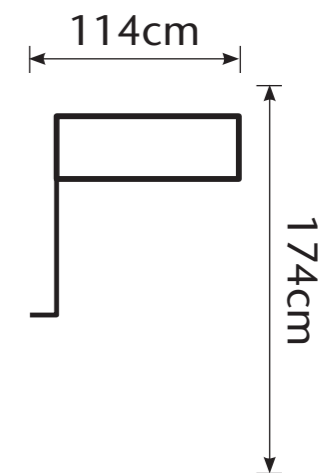

Price: £1265

Right-hand facing corner unit

Price: £835

Left-hand facing corner unit

Price: £835

Right-hand facing arm chaise

Price: £885

Left-hand facing arm chaise