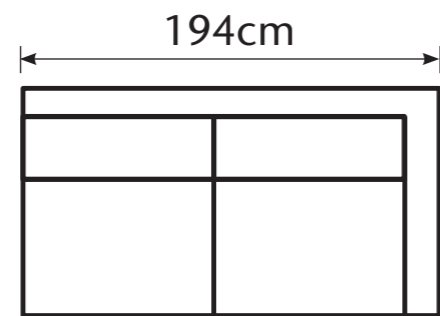

London

Corner Sofas

If you need any more help, please feel free to ask one of our sales team.

We've created the style - **You design the look.**

Left-hand facing arm 2 seat unit

Price: £1265

Right-hand facing arm 2 seat unit