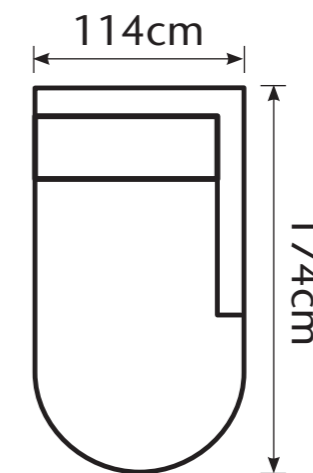

Price: £1265

Right-hand facing corner unit

Price: £835

Left-hand facing corner unit

Price: £835

Right-hand facing arm chaise

Price: £885

Left-hand facing arm chaise

Price: £885

No arm single unit

Price: £610

Left-hand facing arm 1 seat unit

Price: £1085

Right-hand facing arm 1 seat unit

Price: £1085

Large footstool