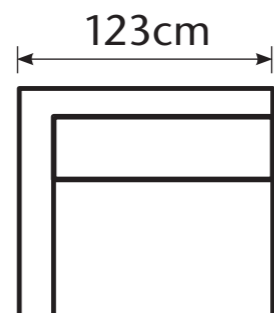

Left-hand facing arm 1 seat unit

Price: £1085