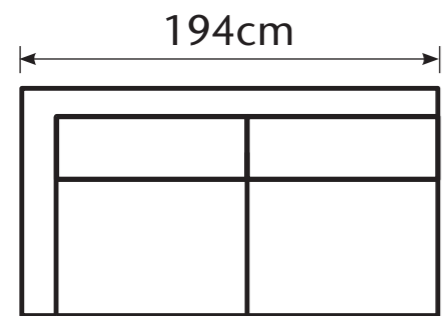

London

Corner Sofas

If you need any more help, please feel free to ask one of our sales team.

We've created the style - **You design the look.**

Left-hand facing arm 2 seat unit

Price: £1265

Right-hand facing arm 2 seat unit