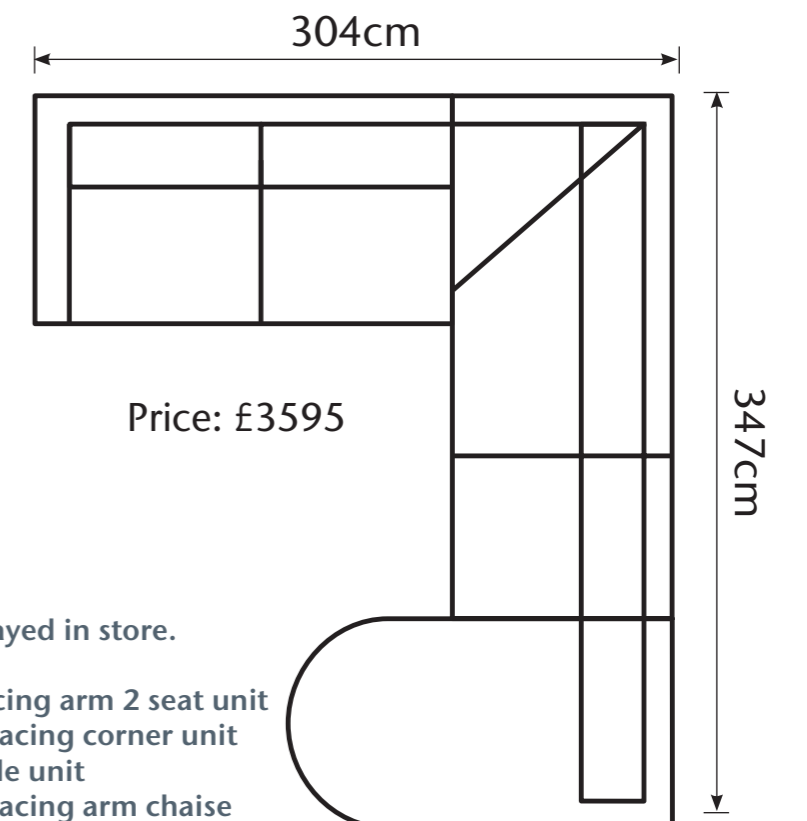

Price: £415

Chair

Price: £925

3 seater sofa

Price: £1645

2 seater sofa

Price: £1495

Group as displayed in store.
Comprises of:
1x left-hand facing arm 2 seat unit
1x right-hand facing corner unit
1x no arm single unit
1x right-hand facing arm chaise