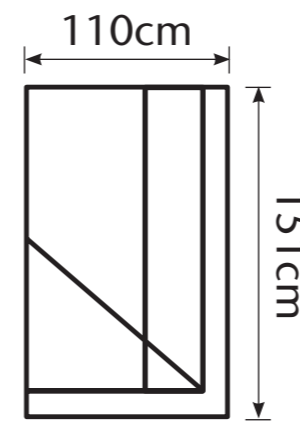

Left-hand facing corner unit

Price: £835