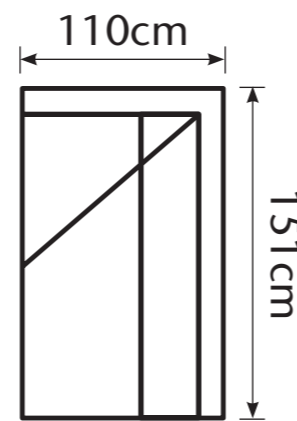

Right-hand facing corner unit

Price: £835