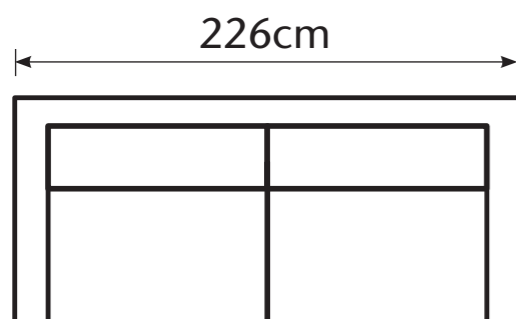

3 seater sofa

Price: £1645