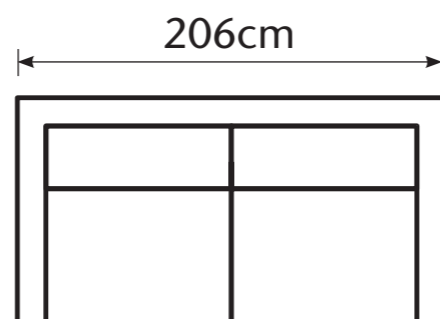

Price: £415

Chair

Price: £925

3 seater sofa

Price: £1645

2 seater sofa

Price: £1495

Group as displayed in store.
Comprises of:
1x left-hand facing arm 2 seat unit
1x right-hand facing corner unit
1x no arm single unit
1x right-hand facing arm chaise