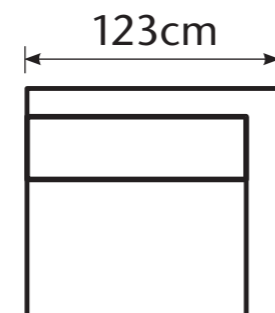

Price: £885

No arm single unit

Price: £610

Left-hand facing arm 1 seat unit

Price: £1085

Right-hand facing arm 1 seat unit

Price: £1085

Large footstool