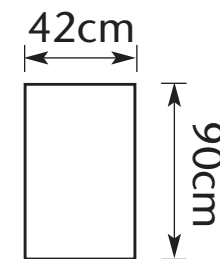

Rectangular pouffe
Price: £185