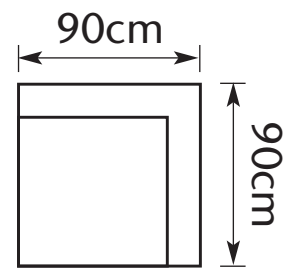

Kool

Combinations

If you need any more help, please feel free to ask one of our sales team.

We've designed the style - You create your combination.

Choose from:

Single unit
Price: £289

Corner unit
Price: £349