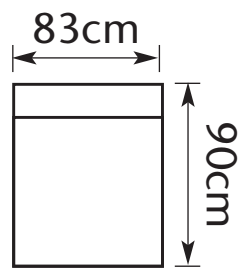

Kool

Combinations

If you need any more help, please feel free to ask one of our sales team.

We've designed the style - You create your combination.

Choose from:

Single unit
Price: £289

Corner unit
Price: £349