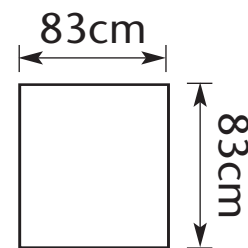

Kool

Combinations

If you need any more help, please feel free to ask one of our sales team.

We've designed the style - You create your combination.

Choose from:

Single unit
Price: £289

Corner unit
Price: £349