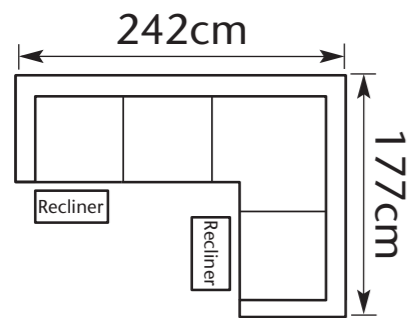

B With 2 manual recliners Price: £1699

I With 2 power recliners Price: £1999

Corner group as displayed on web.

C With 2 manual recliners Price: £1799

J With 2 power recliners Price: £2099

D Price: £1599

E Price: £1599