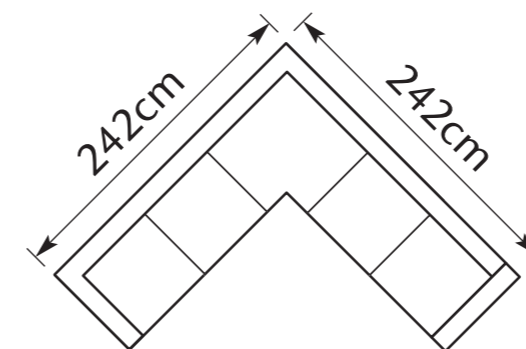

F Price: £1699