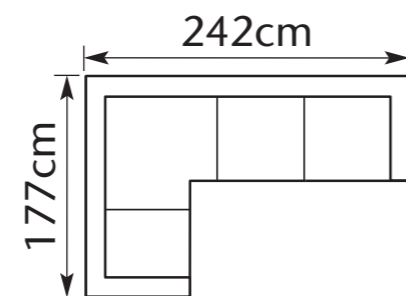

B With 2 manual recliners Price: £1699

I With 2 power recliners Price: £1999

Corner group as displayed on web.

C With 2 manual recliners Price: £1799

J With 2 power recliners Price: £2099

D Price: £1599

E Price: £1599