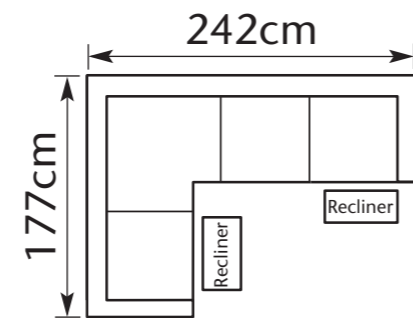

Navona

Corner Sofas

If you need any more help, please feel free to ask one of our sales team.

We've created the style - You design the look.

A With 2 manual recliners Price: £1699

H With 2 power recliners Price: £1999

B With 2 manual recliners Price: £1699

I With 2 power recliners Price: £1999

Corner group as displayed on web.

C With 2 manual recliners Price: £1799

J With 2 power recliners Price: £2099

D Price: £1599

E Price: £1599