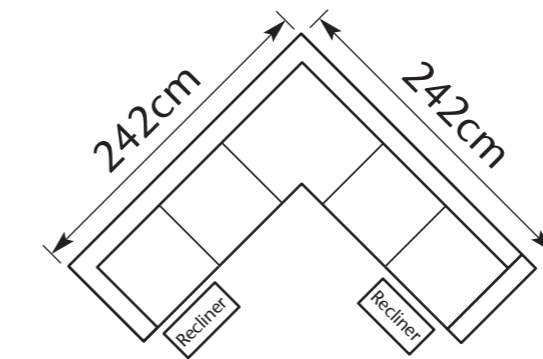

B With 2 manual recliners Price: £1699

I With 2 power recliners Price: £1999

Corner group as displayed on web.

C With 2 manual recliners Price: £1799

J With 2 power recliners Price: £2099

D Price: £1599

E Price: £1599