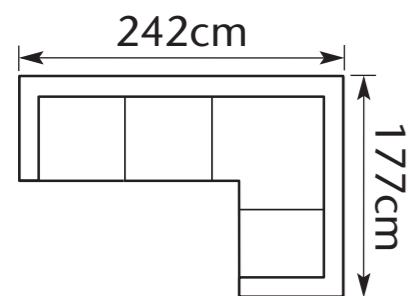

B With 2 manual recliners Price: £1699

I With 2 power recliners Price: £1999

Corner group as displayed on web.

C With 2 manual recliners Price: £1799

J With 2 power recliners Price: £2099

D Price: £1599

E Price: £1599