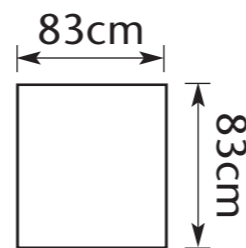

Kool

Combinations

If you need any more help, please feel free to ask one of our sales team.

We've designed the style - You create your combination.

Choose from:

Single unit
Price: £279

Corner unit
Price: £339