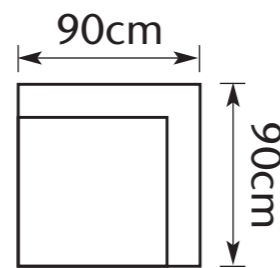

Kool

Combinations

If you need any more help, please feel free to ask one of our sales team.

We've designed the style - You create your combination.

Choose from:

Single unit
Price: £279

Corner unit
Price: £339