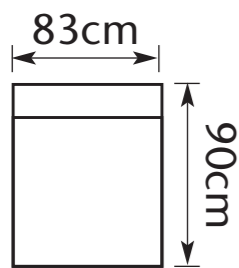

Kool

Combinations

If you need any more help, please feel free to ask one of our sales team.

We've designed the style - You create your combination.

Choose from:

Single unit
Price: £279

Corner unit
Price: £339