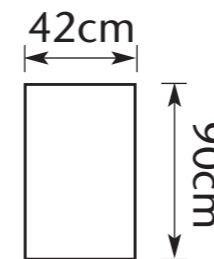

Rectangular pouffe
Price: £185