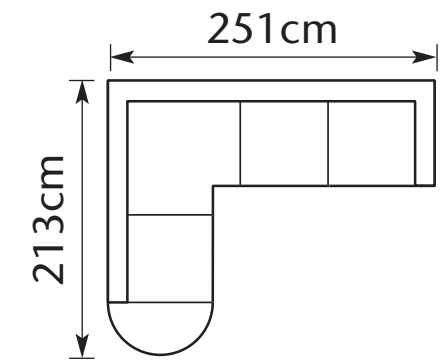

- **D** Price: £1595