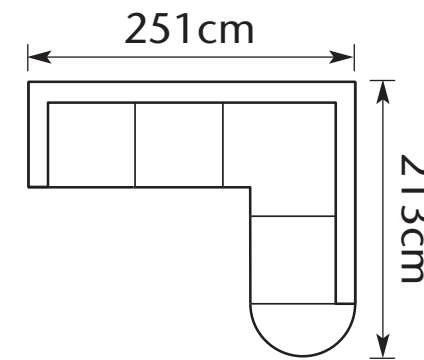

- **C** Price: £1595