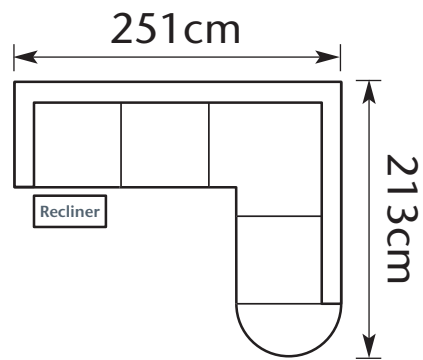

Illusion

Corner Sofas

If you need any more help, please feel free to ask one of our sales team.

We've created the style - You design the look.

Corner group as displayed in store.

- A** With manual recliner Price: £1645
- E** With power recliner Price: £1795
- G** With battery recliner Price: £1845