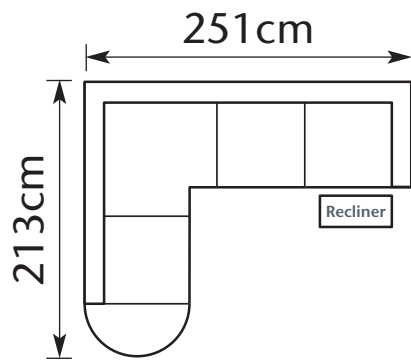

- **B** With manual recliner Price: £1645
- **F** With power recliner Price: £1795
- **H** With battery recliner Price: £1845